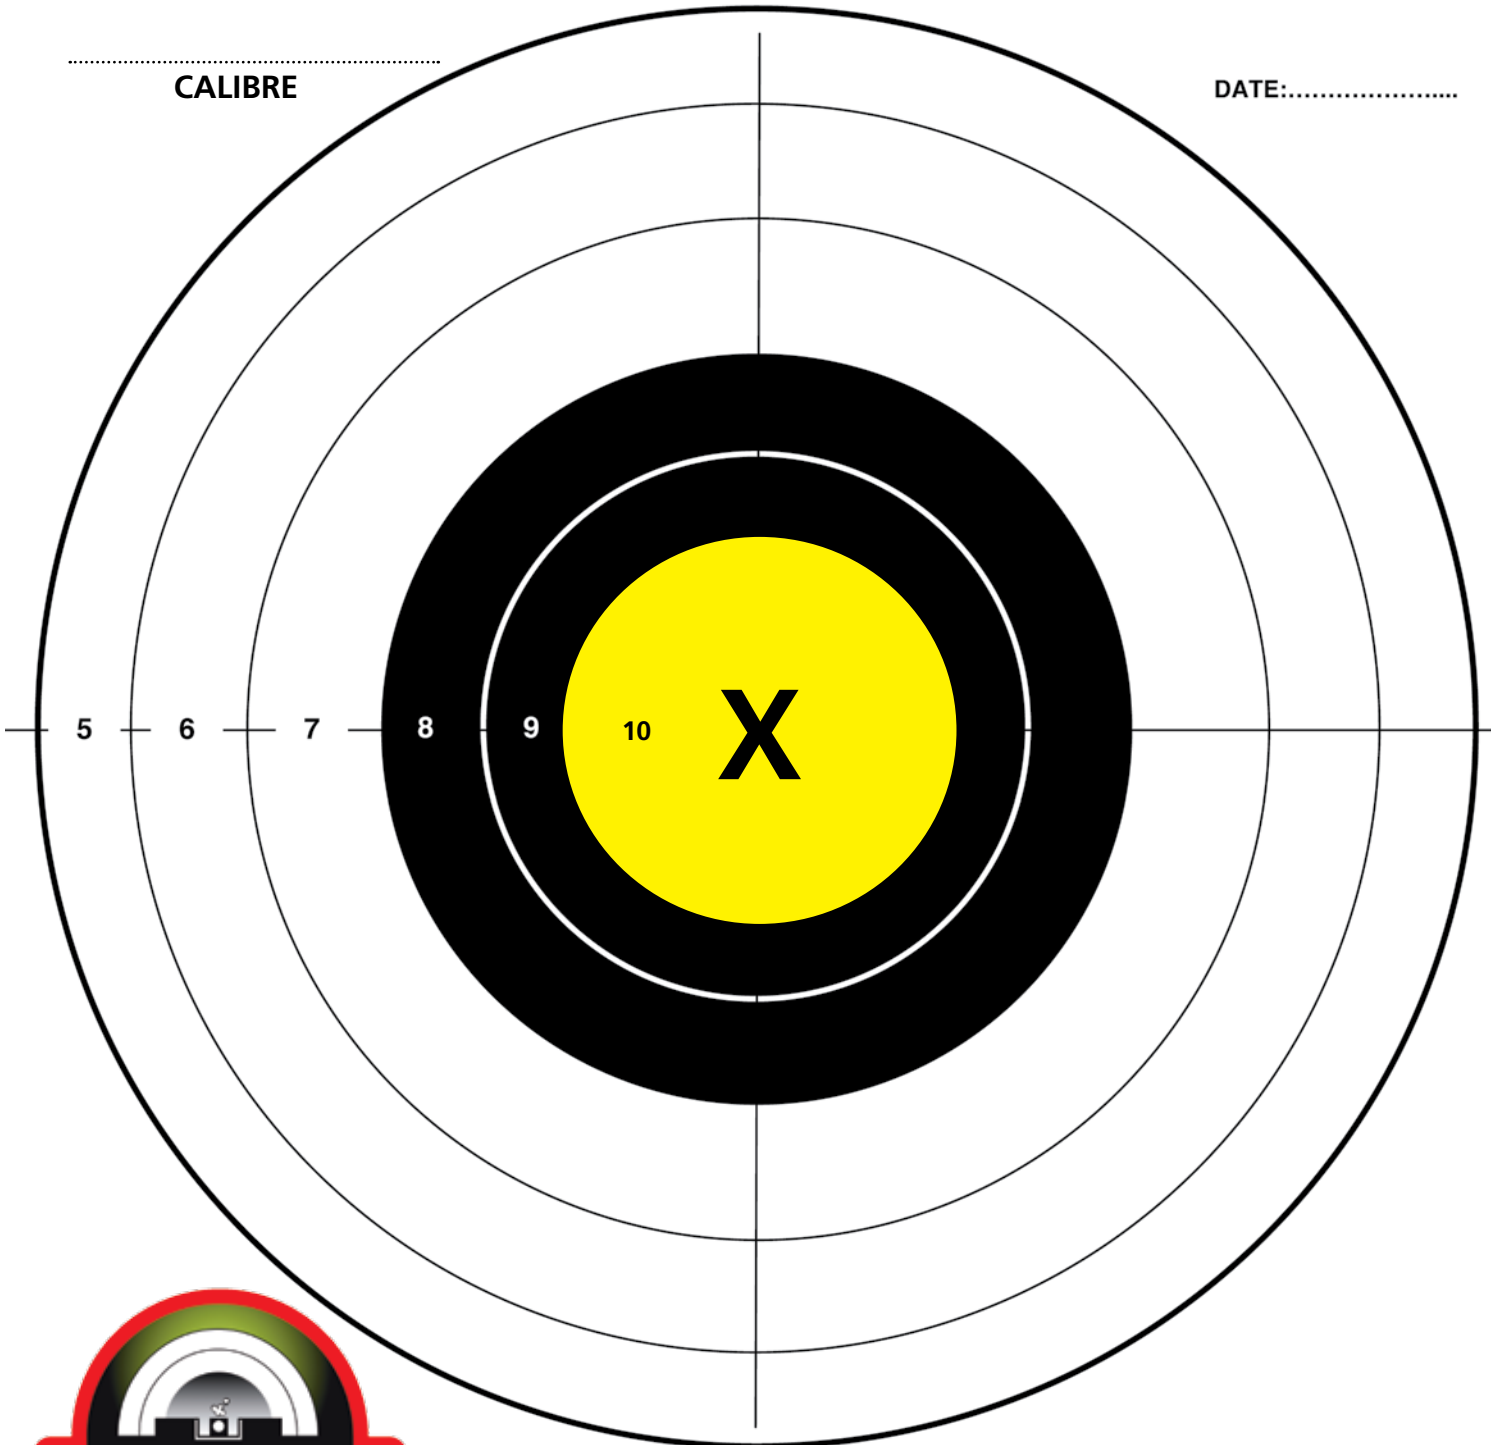

OFFICIAL PSP RIFLE TARGET – SEMI AUTO

35 metre Rim-Fire **RAPID FIRE** target. 10 shots only – in 10 Seconds
STANDING, UNSUPPORTED. For Semi-auto rim-fire rifles only.

.....
Competitor: ID Number

.....
Competitor: Initials & Surname

.....
Competitor: Signature

.....
Range Name

.....
Range Officer: ID Number

.....
Range Officer: Signature

.....
CALIBRE

.....
DATE:.....

SCORE _____ /100

	5	6	7	8	9	10	X=10
Number of shots							
Total