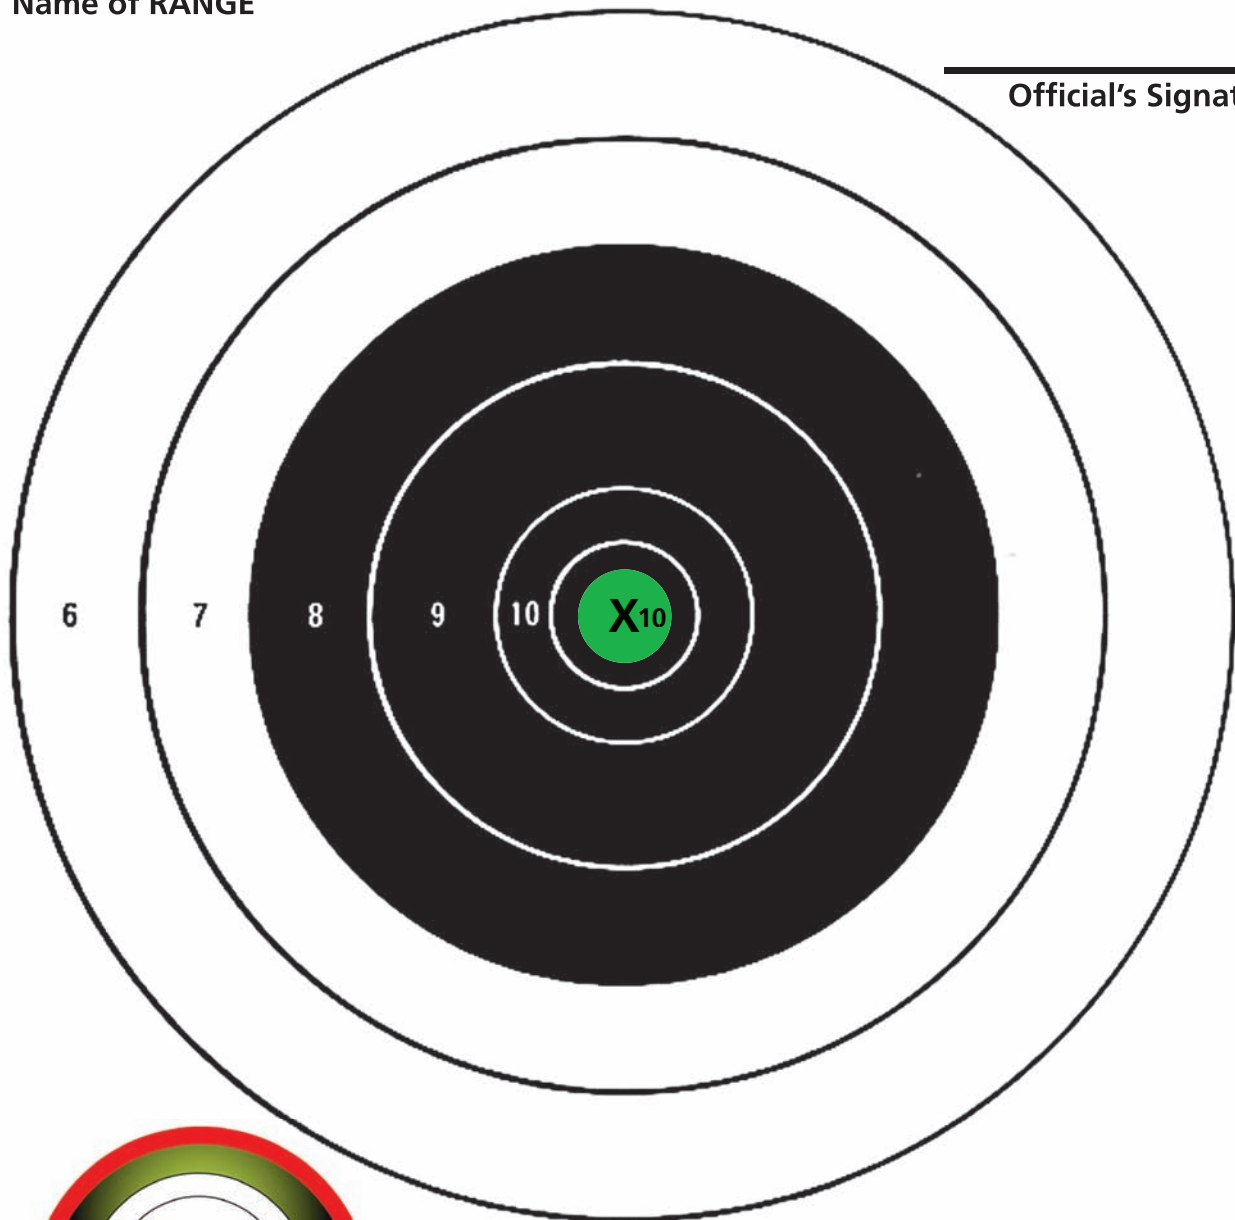

OFFICIAL PSP RIFLE TARGET – RIMFIRE

25 metre Rimfire target. 10 shots only – on your own time

Shooter ID Number

Initials & Surname

Signature

Name of RANGE

CALIBRE

Range Official Name

Official's Signature

Date

Score Total: _____ /100

Number of shots in each ring	6	7	8	9	10	X (=10)
TOTAL:						